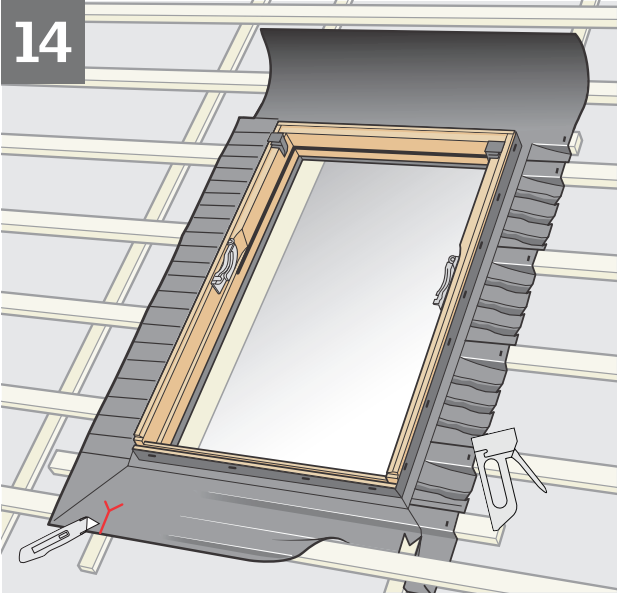

4a

This section illustrates the EWR (EnergyWise Roofing) process. It features a light blue background with the text 'EWR' in a white box. Below the text are illustrations of window profiles and various types of roof tiles. To the right, a QR code is shown above a smartphone displaying a mobile application interface. A large blue arrow labeled '4a' points to the right.

**ESR**

4b

This section illustrates the ESR (EnergyWise Roofing) process. It features a yellow background with the text 'ESR' in a white box. Below the text are illustrations of window profiles and roof tiles. To the right, a QR code is shown above a smartphone displaying a mobile application interface. A large yellow arrow labeled '4b' points to the right.

**Y** = 1400 mm / 1600 mm

**BDX**  
**BFX**

12

17

**BDX**  
**BFX**

**12**

**13**

17