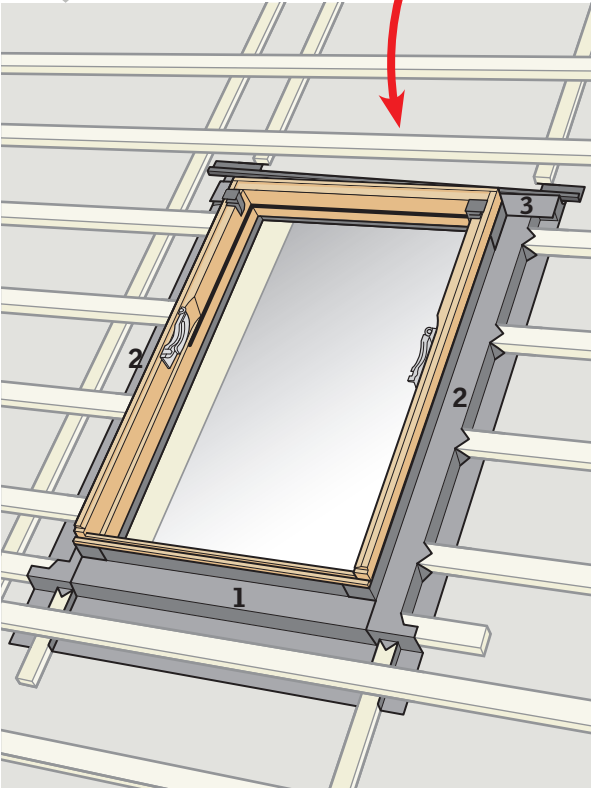

4a

This section illustrates the EWR (EnergyWise Roofing) process. It features a light blue background with the text 'EWR' in a white box. Below the text are illustrations of window profiles and various types of roof tiles. To the right, a QR code is shown above a smartphone displaying a mobile application interface. A large blue arrow labeled '4a' points to the right.

**ESR**

4b

This section illustrates the ESR (EnergyWise Roofing) process. It features a yellow background with the text 'ESR' in a white box. Below the text are illustrations of window profiles and roof tiles. To the right, a QR code is shown above a smartphone displaying a mobile application interface. A large yellow arrow labeled '4b' points to the right.

**Y** = 1400 mm / 1600 mm

**BDX**  
**BFX**

12

17

**BDX**  
**BFX**

**12**

**13**

17