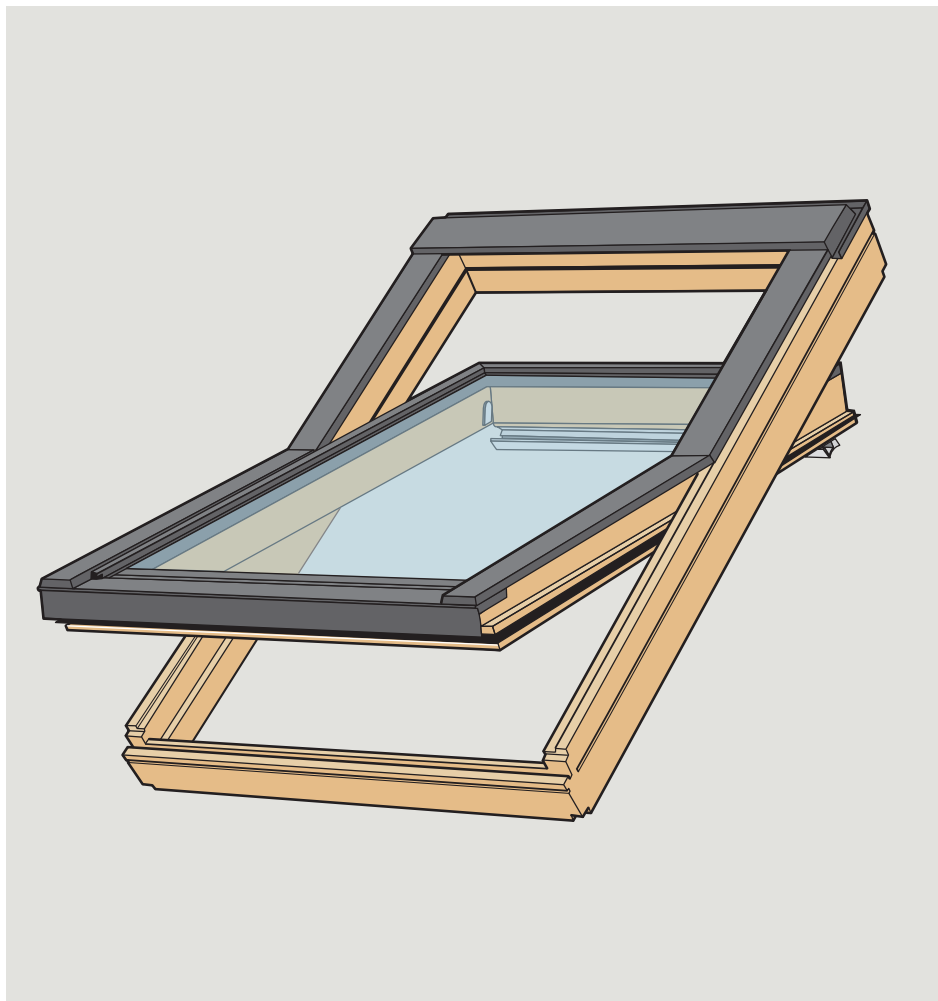

VELUX®

GZR/GLR/GLP

VAS 453950-2015-06