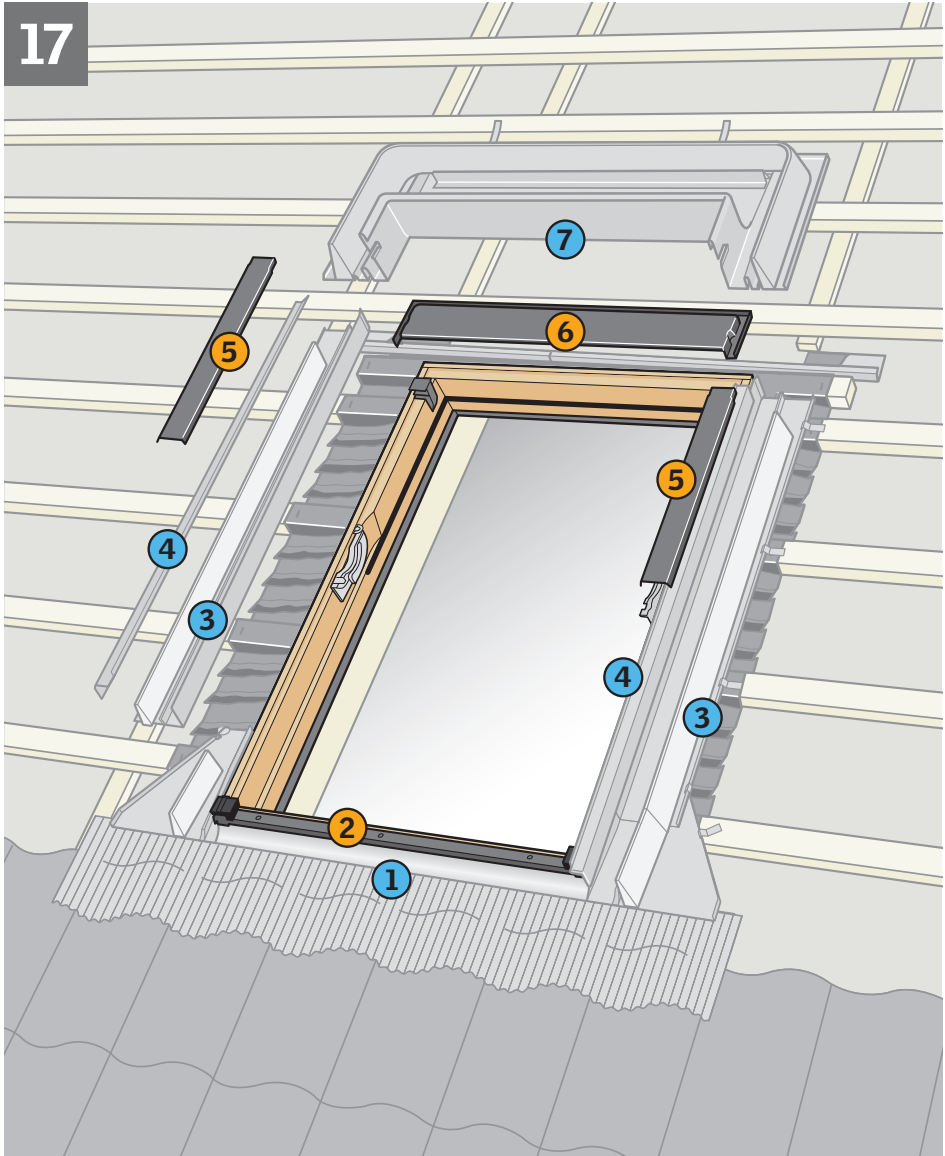

4a

This section illustrates the EWR (EnergyWise Roofing) process. It features a light blue background with the text 'EWR' in a white box. Below the text are illustrations of window profiles and various types of roof tiles. To the right, a QR code is shown above a smartphone displaying a mobile application interface. A large blue arrow labeled '4a' points to the right.

## ESR

5

6

BDX

7

10

11

**X** = 940 mm / 1140 mm

**Y** = 1400 mm / 1600 mm

**BDX**  
**BFX**

12

17

**BDX**  
**BFX**

**12**

**13**

17